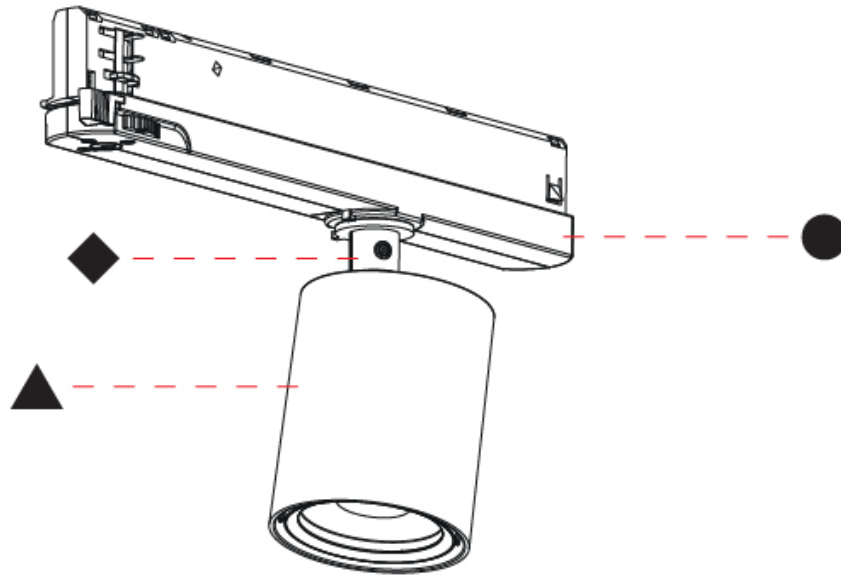

CENTRIQ IN TRACK

A3T215-

PROJECT

TYPE

SPECIFIER

QUANTITY

DATE

A