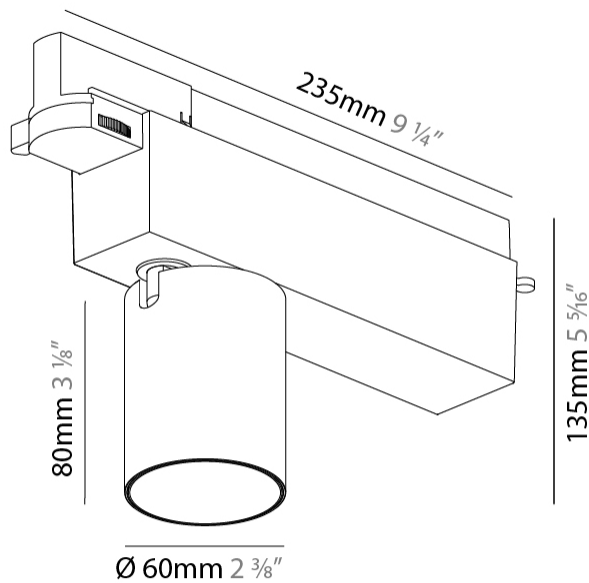

GENERAL

Series: Centriq
Subseries: Centriq 60
Brand: Prolicht
Division: Architectural
Mounting Type: Track
Mounting Location: Ceiling
Subcategory: Spots

PHYSICAL

Shape: Cylinder
Diameter (mm): 60
Diameter (in): 2 3/8
Length (mm): 235
Length (in): 9 1/4
Height (mm): 135
Height (in): 5 5/16
Light Distribution: Adjustable / Direct
Weight (kg): 0.7
Weight (lbs): 1.54
Installation Requirement: Track or profile system
Fixture Finish: SSR / BKV / CWI / CRY / HAB / UFT / ITA / RUA / FTG / MYG / LOD / PUS / FRO / FUP / KIA / POP / BLS / SPG / MEY / GOH / GUM / CHC / COM / ABZ / JAG / OBR / MOS / ROR
Fixture Material: Aluminum Die Cast

ELECTRICAL

Lamp Type: LED (Zhaga Standard)
Input Wattage (W): 12 / 15
Total Output Wattage (W): 10.8 / 13.5
Dimming: Tri-Mode (Non-Dimming and Phase Dimming (120Vac only) and 0-10V Dimming)
Driver Included: Yes
Driver Location: Integrated
Driver Type: Constant Current - Universal
Driver Class: Class 2
Input Voltage (V): 120 - 277
Constant Current (MA): 350

LED

Number of LEDs: 1
Color Temperature (°K): 2700 / 3000 / 3500 / 4000
Max. Delivered Lumen (lm): 520 / 580 / 627 / 640
Nominal Lumen (lm): 960 / 1070 / 1156 / 1180
CRI: >90 CRI
Lamp Life (hrs): 50000
Upon Request: Special Color Temperature Special Led

OPTICAL

Beam Angle: 8
Adjustability: Rotational 340°; Tilt 90°
Upon Request: Special Beam Angles

RATINGS AND CERTIFICATIONS

Certified By: Certified for North American Standards
IP rating: IP20