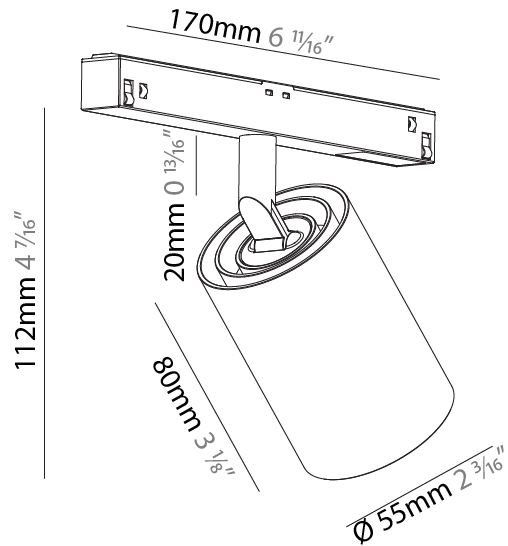

1. To build a product code in our configurator select the specify button on the base model # product page
2. To build a manual product code on this datasheet choose from the options listed below in blue font and add the suffix to the base model #

GENERAL

Series: Centriq
Subseries: Centriq for Clicktrack
Brand: Prolicht
Division: Architectural
Mounting Type: Track
Mounting Location: Ceiling
Subcategory: Spots

PHYSICAL

Shape: Cylinder
Diameter (mm): 55
Diameter (in): 2 ³/₁₆
Length (mm): 170
Length (in): 6 ¹¹/₁₆
Height (mm): 112
Height (in): 4 ⁷/₁₆
Light Distribution: Adjustable / Direct
Fixture Finish: SSR / BKV / CWI / CRY / HAB / UFT / ITA / RUA / FTG / MYG / LOD / PUS / FRO / FUP / KIA / POP / BLS / SPG / MEY / GOH / GUM / CHC / COM / ABZ / JAG / OBR / MOS / ROR
Fixture Material: Aluminum

ELECTRICAL

Lamp Type: LED (Zhaga Standard)
Input Wattage (W): 12
Total Output Wattage (W): 10.9
Dimming: Non-Dimmable
Driver Included: No
Driver Location: Remote
Driver Type: Constant Voltage - Universal
Driver Class: Class 2
Input Voltage (V): 48
Constant Current (MA): 580
Upon Request: 0-10Vdc dimming / DALI dimming

LED

Number of LEDs: 1
Color Temperature (°K): 2700 / 3000 / 4000
Max. Delivered Lumen (lm): 750 / 780 / 840
CRI: >90 CRI

OPTICAL

Reflector°: 17 / 33 / 46
Optic°: 15 / 25 / 35
Adjustability: Rotational 360°; Tilt 90° (±45°)

RATINGS AND CERTIFICATIONS

Certified By: Certified for North American Standards
IP rating: IP20